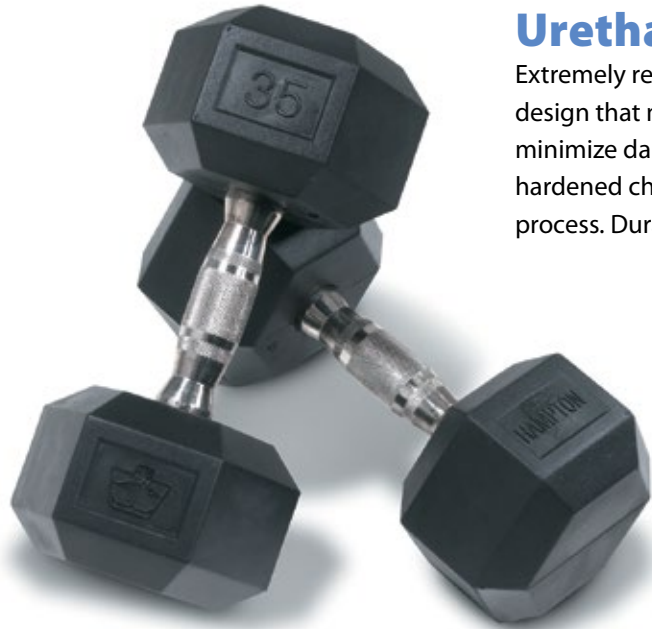

Dura-Pro Dumbbells

Available from 2.5 lbs to 15 lbs in 2.5-pound increments, 15 lbs to 100 lbs in 5-pound increments and 100 lbs to 130 lbs in 10-pound increments.

DPU on V-TT-5

CP-DPU-3T

DURA-PROSTYLE

Dura-Bell™
U.S. Patent No. 6,099,443