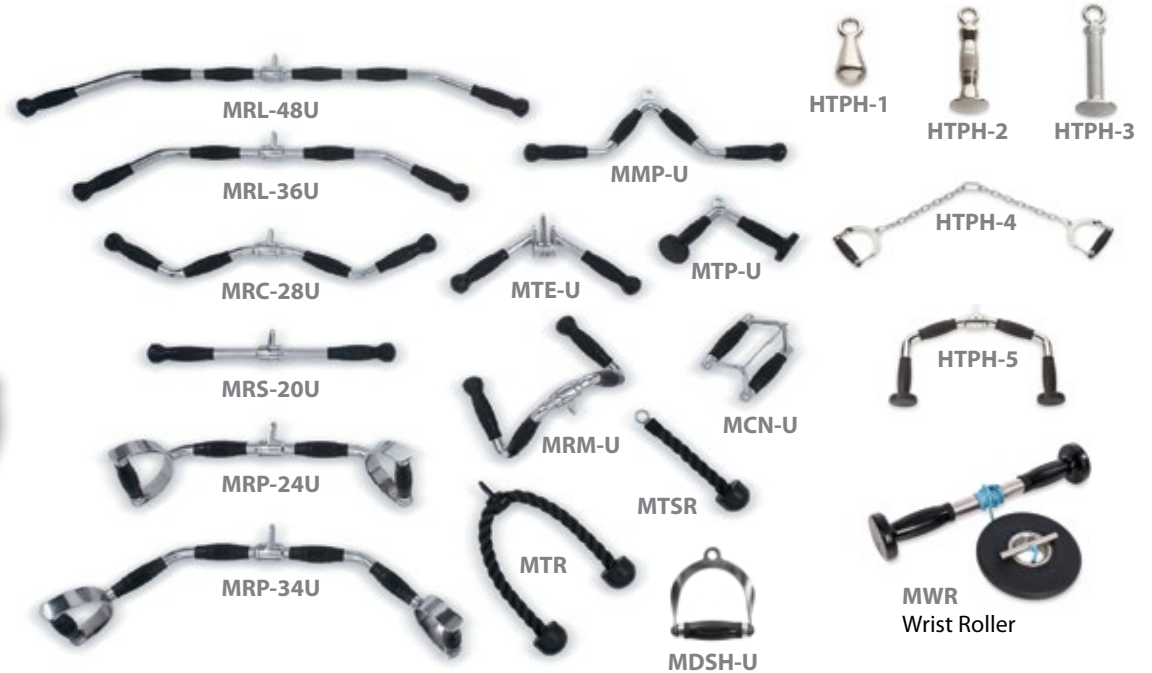

JB-R-CASTERS
GP-CASTERS
NHR-CASTERS

International
Spring-Lock Collars

Regular
Spring-Lock Collars

BDC
Bulldog Collars

LJC
Lock-Jaw Collars

LJC-PRO
Lock-Jaw Pro Collars

LJC-1
Lock-Jaw 1" Collars

IBP (4" x 17")
International Bar Pad

SS-GRAY
Shark Push-Up Stands

ACCESSORIES

Machine Attachment Bars

These cable-machine accessories are all hard chrome-coated with ergonomic urethane grips, and the set includes a vertical racking system to keep them all in order. Unlike their foam counterparts, our urethane grips don't absorb sweat and are much more hygienic and durable.

CP-MBU-SET
W: 27" D: 17" H: 46"

Machine Attachment Bars Club Packs

CP-MBU-SET includes Vertical Machine Attachment Rack and 15 attachments.

Hampton Fitness • 1913 Portola Road • Ventura, California • Tel: 805-339-9733 • Toll Free: 877-339-9733 • Fax: 805-339-0401 • www.hamptonfit.com